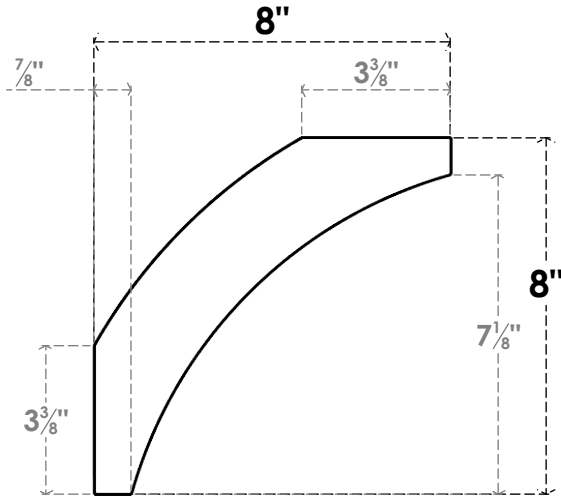

ITEM NUMBER: BRCPC040X08000X08000THR

4"W X 8"D X 8"H THORTON ARCHITECTURAL GRADE PVC CLOSED KNEE BRACE

SIDE PROFILE

FRONT PROFILE

ISOMETRIC

EKENA MILLWORK
2300 WEST MAIN ST.
CLARKSVILLE, TX 75426
TOLL FREE: 866-607-0453
WWW.EKENAMILLWORK.COM