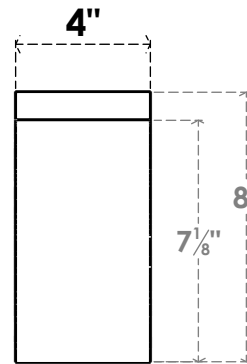

ITEM NUMBER: BRCPC040X08000X08000THR

4"W X 8"D X 8"H THORTON ARCHITECTURAL GRADE PVC CLOSED KNEE BRACE

SIDE PROFILE

FRONT PROFILE

ISOMETRIC

EKENA MILLWORK
2300 WEST MAIN ST.
CLARKSVILLE, TX 75426
TOLL FREE: 866-607-0453
WWW.EKENAMILLWORK.COM